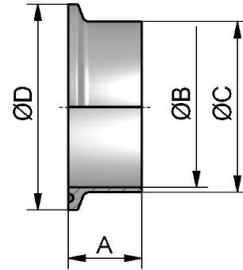

**MULDER
STAINLESS**

YOUR SANITARY FITTINGS & PIPE CLIPS SUPPLIER

Ferrule DT-22 SF1

SF1 = Ra max. 0.500 µm

| Art. No | INCH | B | C | D | A | 316L |
|---------------|------|-------|-------|-------|-------|---------|
| .884090123044 | 1/2" | 09.40 | 12.70 | 25.00 | 44.50 | € 13,45 |
| .884090343044 | 3/4" | 15.75 | 19.05 | 25.00 | 44.50 | € 13,60 |
| .884091003044 | 1.0" | 22.10 | 25.40 | 50.50 | 44.50 | € 13,90 |
| .884091123044 | 1.5" | 34.90 | 38.10 | 50.50 | 44.50 | € 14,40 |
| .884092003044 | 2.0" | 47.50 | 50.80 | 64.00 | 44.50 | € 20,95 |
| .884092123044 | 2.5" | 60.30 | 63.50 | 77.50 | 44.50 | € 33,50 |
| .884093003044 | 3.0" | 72.90 | 76.10 | 64.00 | 44.50 | € 43,50 |
| .884094003044 | 4.0" | 97.6 | 101.6 | 119.0 | 44.50 | € 58,50 |
| .884892003057 | 2.0" | 47.50 | 50.80 | 64.00 | 57.15 | € 25,15 |
| .884892123057 | 2.5" | 60.30 | 63.50 | 77.50 | 57.15 | € 39,15 |
| .884893003057 | 3.0" | 72.90 | 76.10 | 64.00 | 57.15 | € 52,15 |
| .884894003057 | 4.0" | 97.6 | 101.6 | 119.0 | 57.15 | € 68,15 |

Ferrule DT-22 SF1

SF4 = Ra max. 0.375 µm

| Art. No | INCH | B | C | D | A | 316L |
|---------------|------|-------|-------|-------|-------|---------|
| .999090123044 | 1/2" | 09.40 | 12.70 | 25.00 | 44.50 | € 21,50 |
| .999090343044 | 3/4" | 15.75 | 19.05 | 25.00 | 44.50 | € 22,50 |
| .999091003044 | 1.0" | 22.10 | 25.40 | 50.50 | 44.50 | € 22,50 |
| .999091123044 | 1.5" | 34.90 | 38.10 | 50.50 | 44.50 | € 22,50 |
| .999092003044 | 2.0" | 47.50 | 50.80 | 64.00 | 44.50 | € 29,50 |
| .999092123044 | 2.5" | 60.30 | 63.50 | 77.50 | 44.50 | € 50,50 |
| .999093003044 | 3.0" | 72.90 | 76.10 | 64.00 | 44.50 | € 59,50 |
| .999094003044 | 4.0" | 97.6 | 101.6 | 119.0 | 44.50 | € 78,50 |
| .999892003057 | 2.0" | 47.50 | 50.80 | 64.00 | 57.15 | € 45,50 |
| .999892123057 | 2.5" | 60.30 | 63.50 | 77.50 | 57.15 | € 72,50 |
| .999893003057 | 3.0" | 72.90 | 76.10 | 64.00 | 57.15 | € 89,50 |
| .999894003057 | 4.0" | 97.6 | 101.6 | 119.0 | 57.15 | € 99,50 |